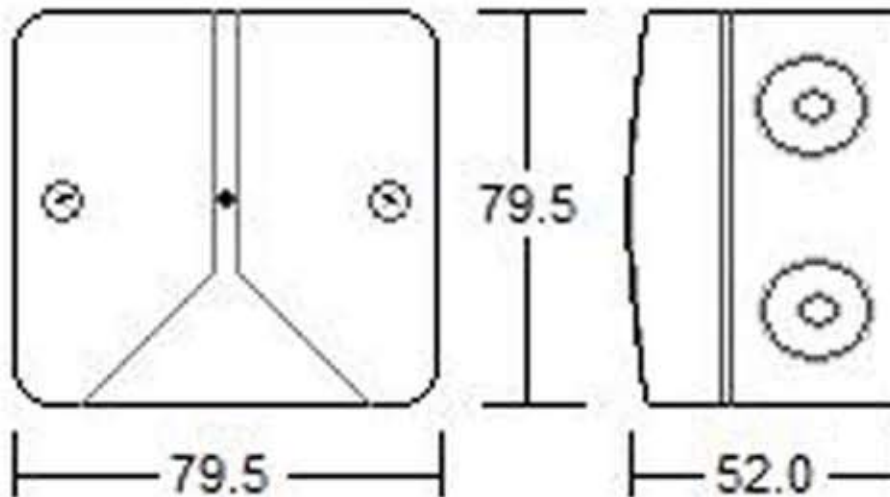

COV-JBOX/C
Dimensions (mm)

P E C A N

Technical data

Video output	Composite video 75 Ohms
Exposure control	Electronic
Lens	f 3.7mm pinhole
Voltage	12vDC
Weight	140g
Mode	PAL Colour
Resolution	380 TVL
Sensitivity	0.6 F1.2
Power Consumption	80 mA