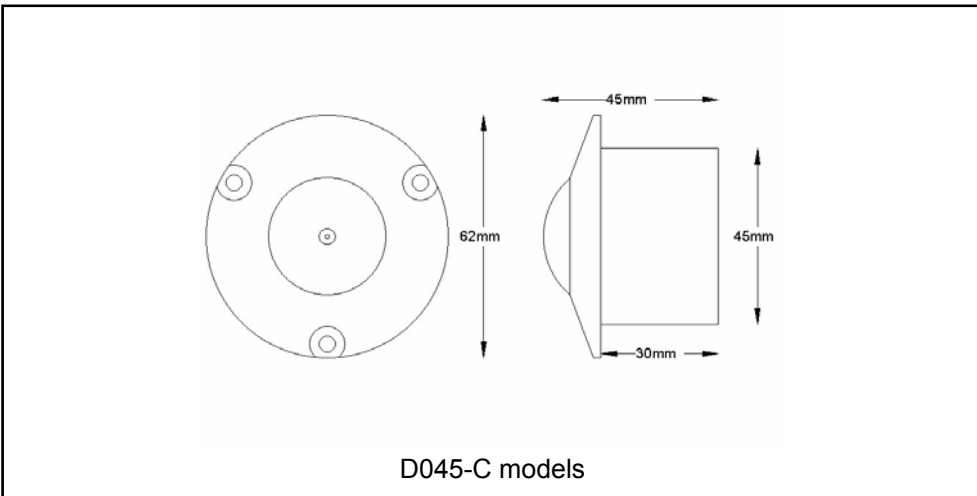

Connections

Power
Power to the camera is supplied via the 2.1 mm DC jack connector lead. Where cameras have integral lighting this is also powered through the DC jack.

Video
The video output lead is fitted with a Female BNC connector for easy connection to a co-axial, or other, video cable. Center pin is for signal. Sleeve is ground level.

D045-C models

Lenses

Standard lens fit is a 3.7 mm pinhole type.

No lens alternatives available