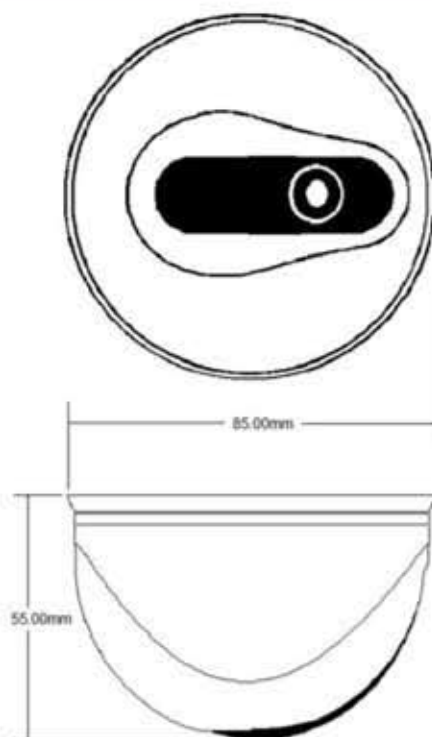

P E C A N

Professional CCTV Products

D85C Series
Internal Ceiling-Mounted Dome Camera
Colour PAL CCD

- 1/3" Sony® Super HAD CCD
- 420 TVL
- Compact 85mm diameter
- Plug & Play for easy installation.
- 3.6mm fixed focus lens (no adjustment required)
- Low power consumption ~ 200mA @12vDC
- Simple to set up with adjustable pan & tilt
- AGC and white balance auto set up (no user controls)

D85C Series Dimensions (mm)

Technical data

Video signal	Composite video 75 Ohms
Exposure control	Electronic
Lens	3.6mm fixed focal
Operating temperature	-20 to +50°C
Voltage	12vDC \pm 10%
Weight	110g
Mode	Colour
Sensor	1/3" PAL
Resolution	420 TVL
Sensitivity	0.5 Lux/F1.2
Power	200mA