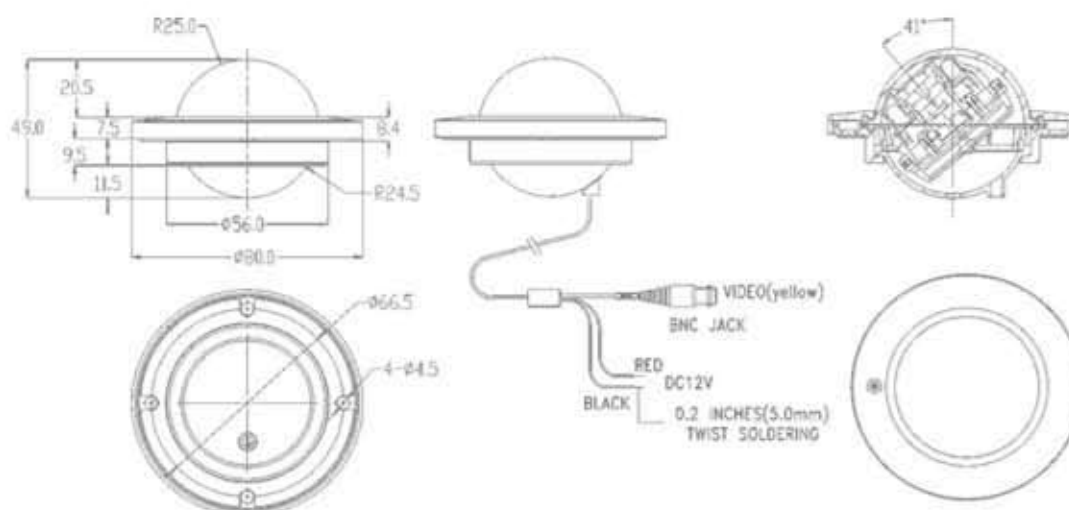

## **D051C Range Micro Dome Cameras**

Colour & Colour/Mono

- IP66 weatherproof exterior metal casing
- 3-axis gimble
- Low power consumption
- Discreet surveillance
- LED option available

## D051C range Dimensions (mm)

## Technical data

Video output	Composite video 75 Ohms
Exposure control	Electronic
Lens	3.6mm standard fixed type*
Audio output	n/a
Operating temperature	-10 to +55°C
Voltage	12v DC (8-18v DC)
Weight	310g