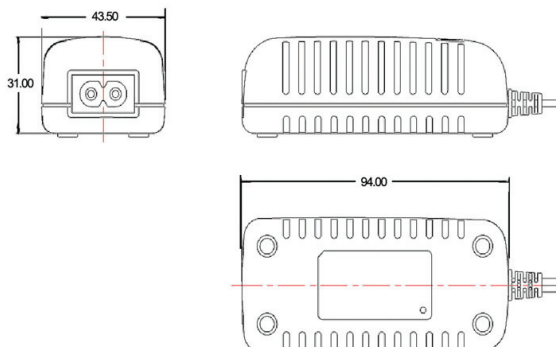

P E C A N

Professional CCTV Products

PSU1210R/PSU121REU
Miniature Power Supply
12v DC

- Small, lightweight, versatile switch mode in-line power supply
- Low profile encapsulated case
- Supplied complete with 1.8m mains lead and 1.5m power lead to 2.1mm jack plug
- Short circuit and thermal overload protection
- Easy to install

APPLICATIONS

Ideal for powering all types of CCTV cameras. Suitable for use across the entire Pecan camera range - including high-end PC960 with IR LEDs.

☎ 01279 419913
www.pecancctv.co.uk

PSU1210R/PSU1210REU Dimensions (mm)

Length	94mm
Width	43.5mm
Height	31mm

Technical data

INPUT

Rated input voltage	100-240v AC
Operating range	90-264v AC
Rated input frequency	50/60Hz +/- 3Hz
Rated input current	0.4A maximum
Maximum input power	16W
Input current (no loading)	< 25mA
Power consumption (no loading)	Maximum 0.5W
Primary current protection: An adequate internal fuse on the AC input line is provided.	

Order information

Specification	Code
UK 3 pin plug for mains voltage connection	PSU1210R
Europe 2 pin plug for mains voltage connection	PSU1210REU

Whilst every effort has been made to ensure the accuracy of the information provided, no liability can be accepted for any errors or omissions. All dimensions are approximate. Stortech Electronics Ltd reserves the right to alter the specification and introduce changes without prior notice.