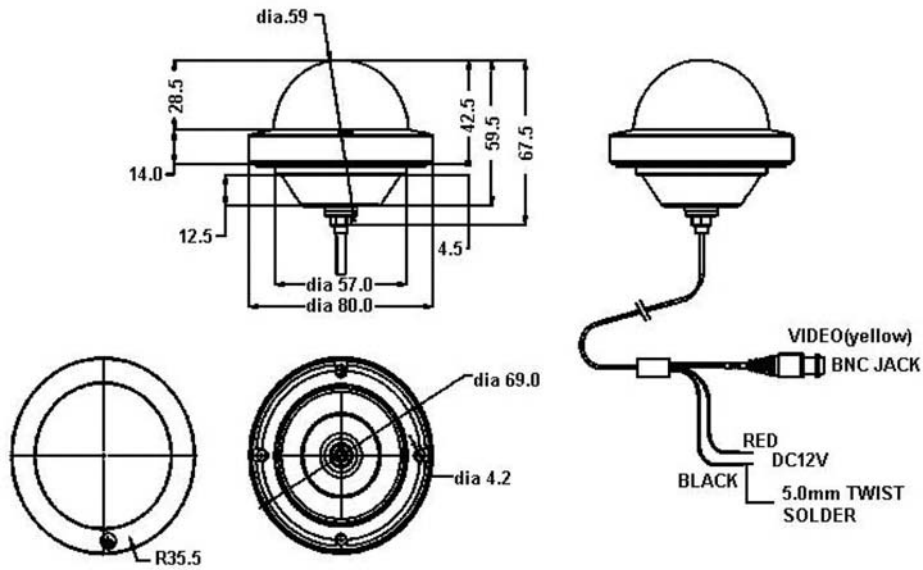

P E C A N

Professional CCTV Products

D052C/D052CT Range Wide Dynamic Range Micro Dome Cameras Colour/TDN (Colour/Mono)

- 1/3" Pixim™ CMOS sensor
- Wide Dynamic range (WDR)
- Digital Pixel System (DPS)
- Designed specifically for viewing high contrast scenes
- IP66 weatherproof housing for interior and exterior use
- 3-axis gimble for full vertical (90°) and horizontal (360°) movement
- Flush or angled surface mount adaptor option
- Easy 'Plug & Play' installation and set up
- High image compression
- True Day/Night (TDN) automatic operation with mechanical IR cut filter option

☎ 01279 419913
www.pecancctv.co.uk

D052C/DO52CT
Dimensions (mm)

Technical data

| | |
|-----------------------|---|
| Video output | Composite video 1v p-p 75 Ohms |
| Exposure control | Electronic |
| Wide Dynamic Range | 102dB (typical) 120dB (maximum) |
| Shutter speed | 1/50-1/100,000 sec |
| White balance | Auto |
| S/N ratio | 48dB or more (AGC off) |
| Minimum illumination | 0.6 lux (F1.2, 30IRE) Colour 0.08 lux (F1.2, 30IRE) Monochrome |
| Gamma | 0.45 |
| Operating temperature | -10 to +55°C |
| Storage temperature | -20 to +70°C |
| Relative humidity | <90% non-condensing |
| Lens | 3.7mm standard fixed type* |
| Weight | 255g |
| Power | 10-16v DC/1.5W or less |

* Other lens options available - please contact our sales team for further details

Order information

| Description | | Resolution | Code |
|----------------|-------------------|------------|--------|
| WDR Micro Dome | Colour | 480 TVL | DO52C |
| WDR Micro Dome | TDN (Colour/Mono) | 520 TVL | DO52CT |